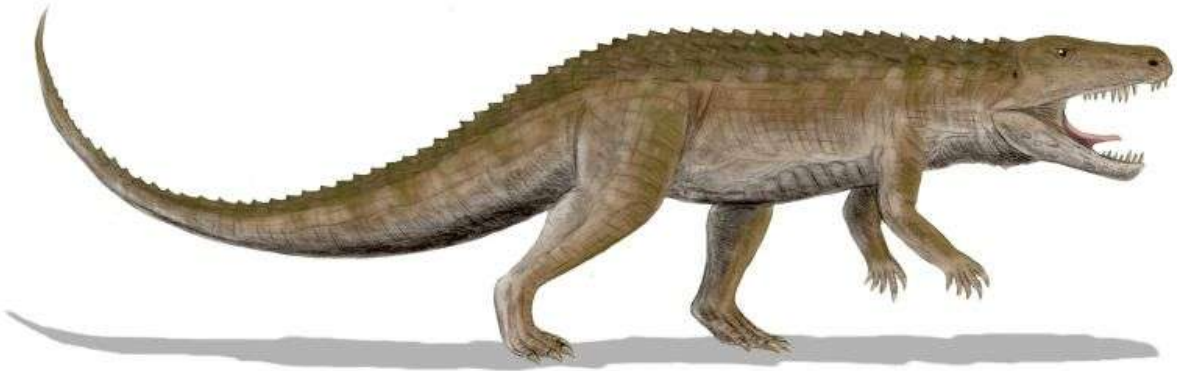

Andrewsarchus

PALÉO
CRAFT

Barbourofelis

20cm

20cm

Brontotherium

Deinogalerix A (Woolly Dire Hedgehog)

Deinotherium

Glyptodon

GOMPHOTHERIUM

Gomphotherium

Kannemeyeria

Kannemeyeria

Lycaenops

Lycaenops Family

Macrauchenia

Mammathus

Mammoth

Ornithosuchus actively hunt and kill Coelophysis – natural predator

Ornithosuchus Potamotherium

Sivatherium

Stylinodon

Thylacosmilus (marsupial)

Miramar Prehistorica