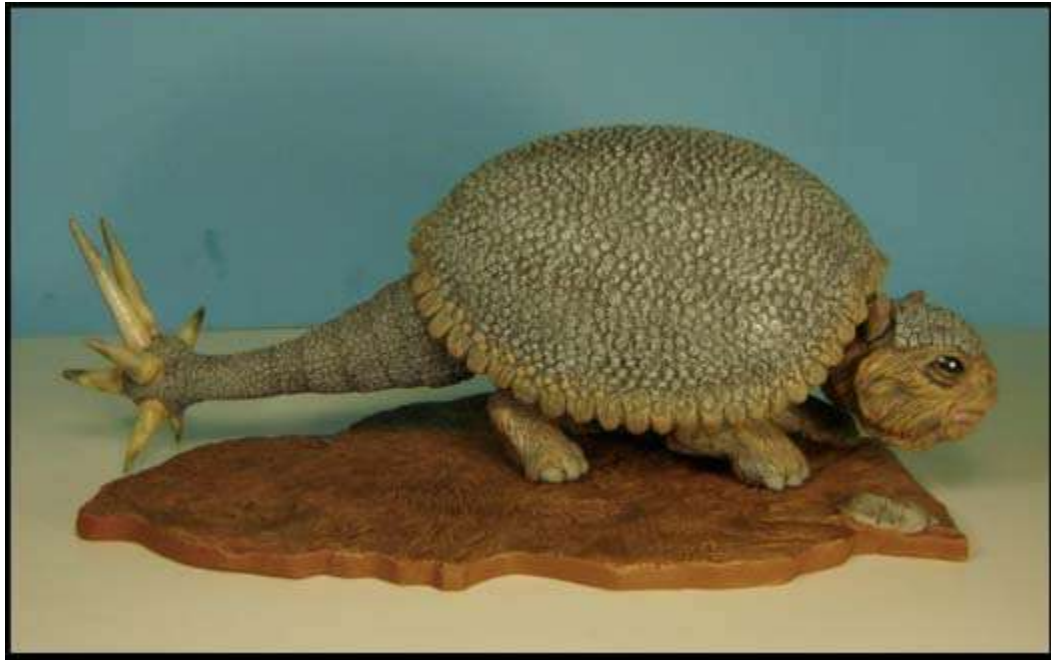

Andrewsarchus

PALÉO
CRAFT

Barbourofelis

20cm

20cm

Brontotherium

Deinogalerix A (Woolly Dire Hedgehog)

Deinotherium

Mammathus

Mammoth

Ornithosuchus actively hunt and kill Coelophysis – natural predator

Ornithosuchus Potamotherium

Sivatherium

Stylinodon

Thylacosmilus (marsupial)

Miramar Prehistorica